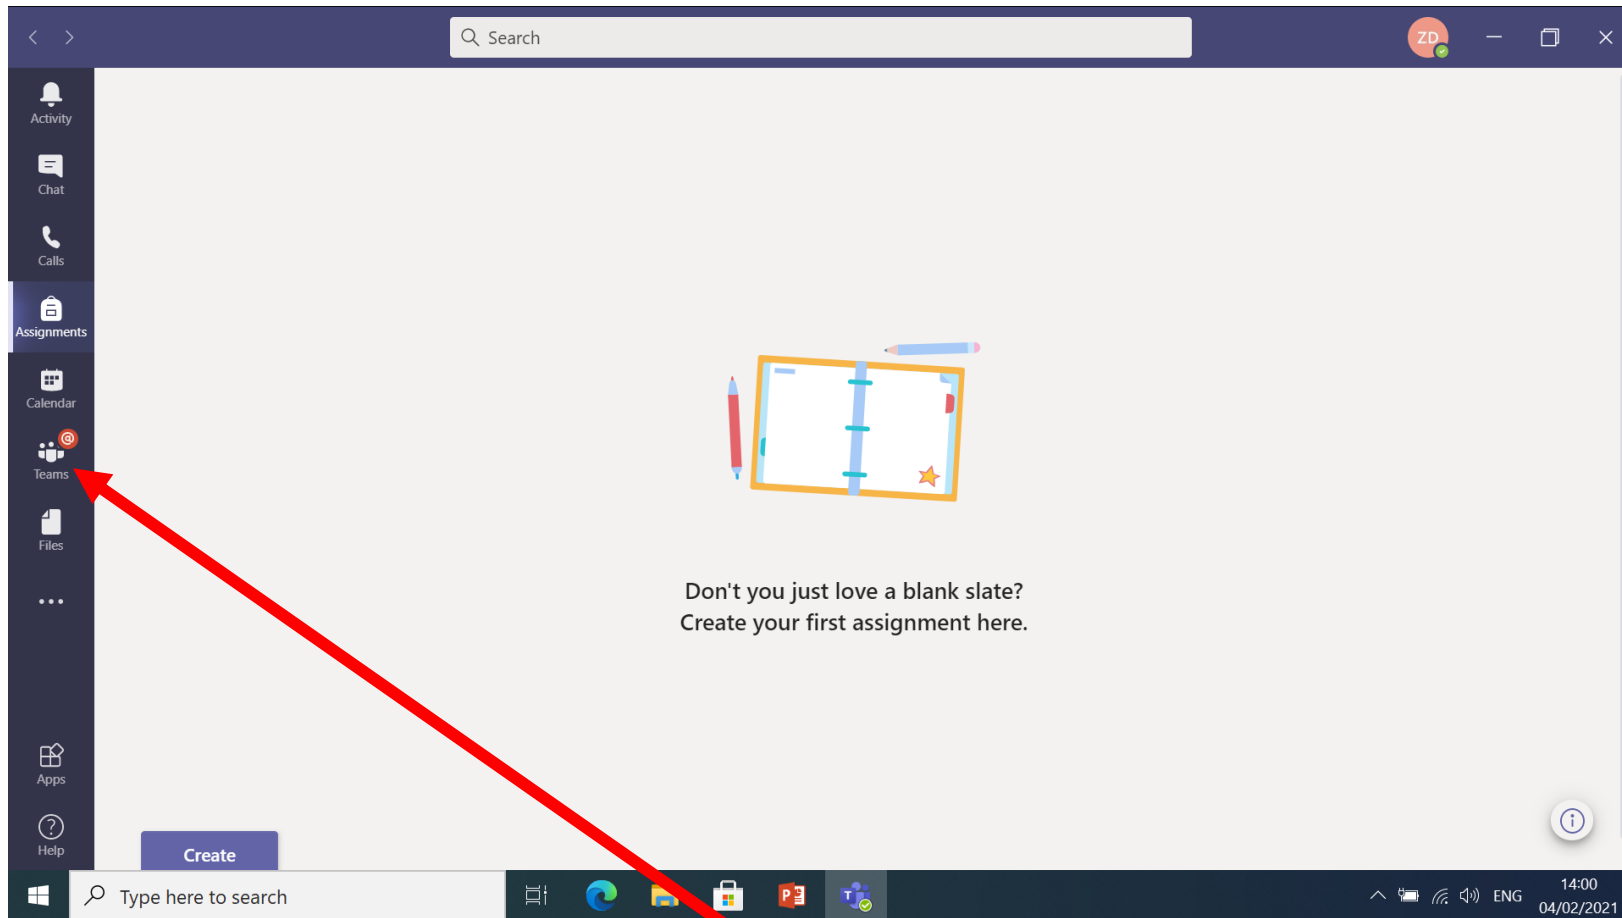

Press the teams icon to access your own class teams where you will see scheduled meetings.