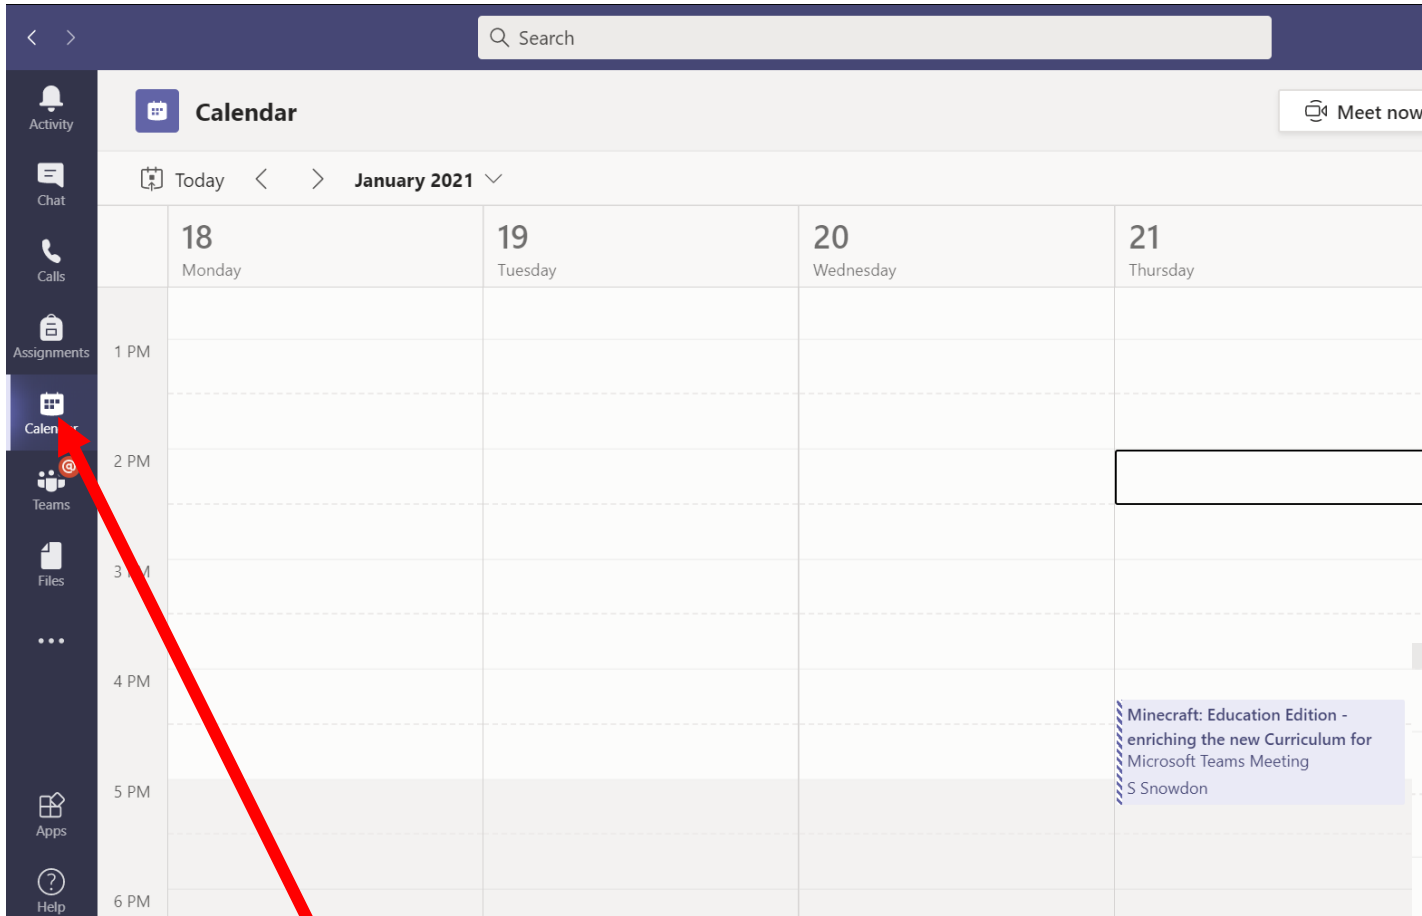

The image features the Microsoft Teams logo, a large blue letter 'T', centered in the background. Behind the 'T' are two stylized human figures, one larger and one smaller, also in blue. The text is overlaid on the 'T' and the figures.

Once the app is downloaded double click.

Sign in using your hwb email
which ends in @hwbcymru.net

Please type the password.
Your password is case sensitive, so if you have uppercase or lower case letters then please make sure they are typed correctly.

Press the teams icon to access your own class teams where you will see scheduled meetings.

A more in-depth video on the Microsoft Teams is available to view on our website.

Alternatively, press the calendar icon to see scheduled meetings for you to join.